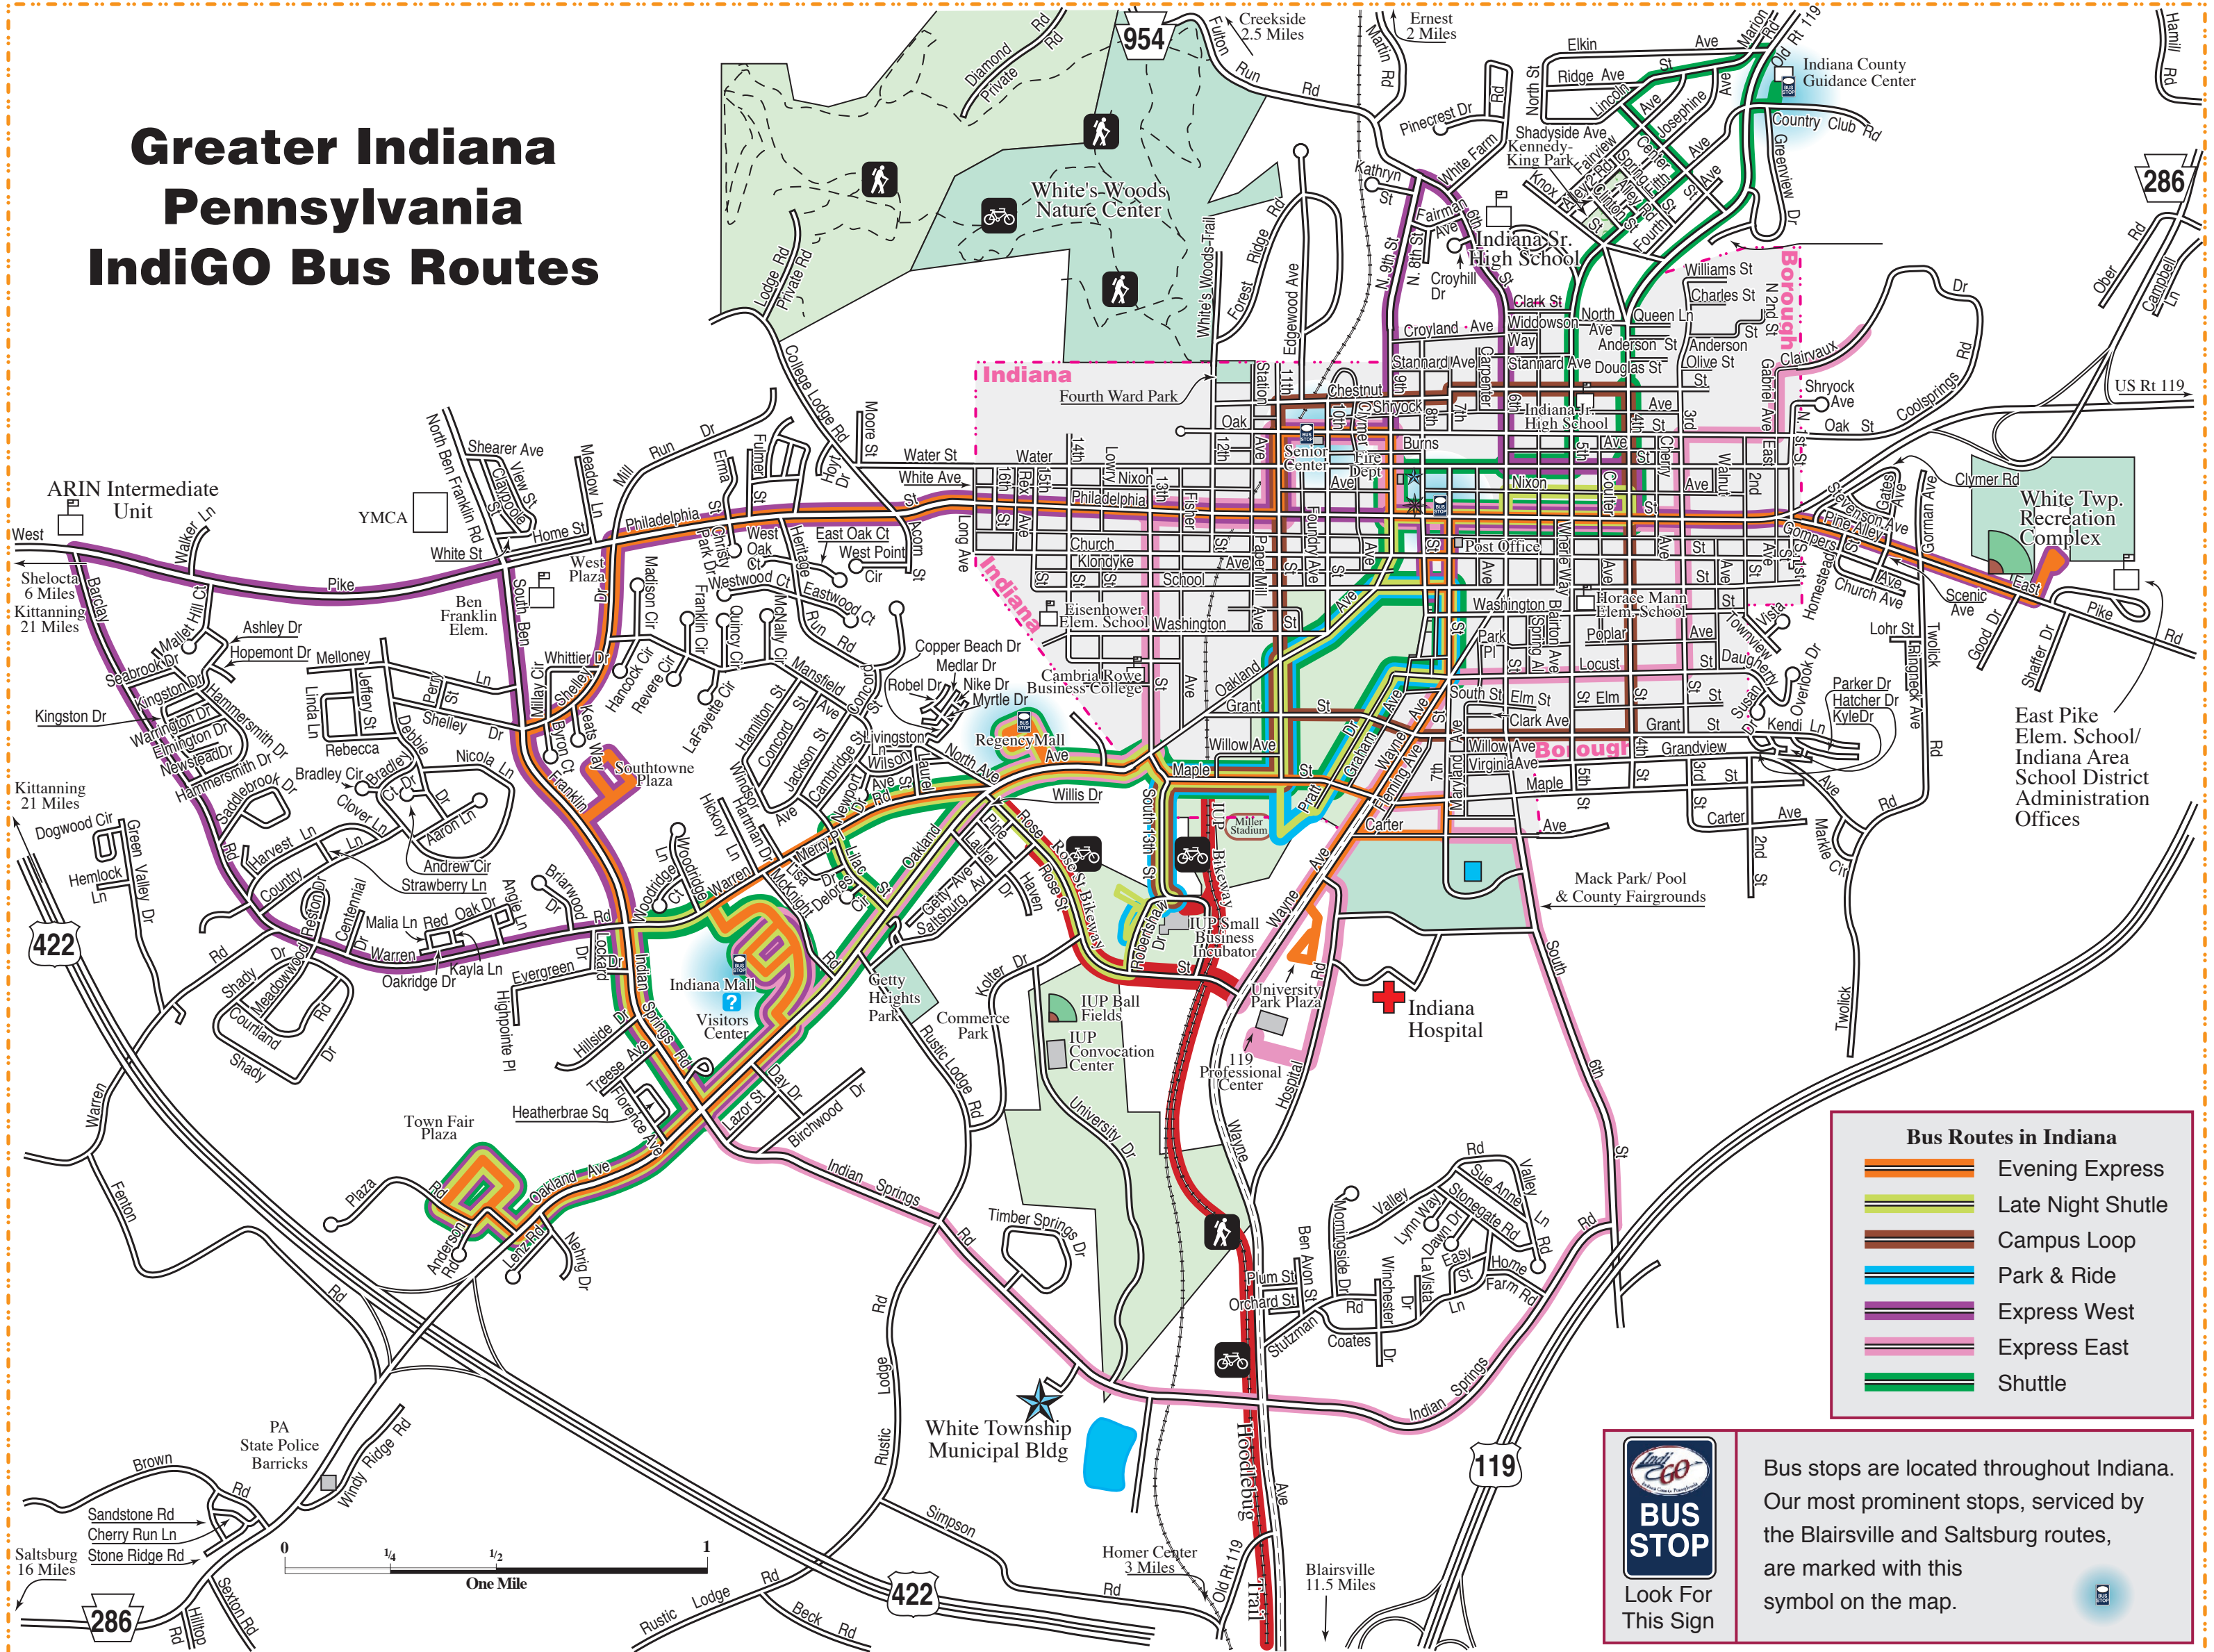

# Greater Indiana Pennsylvania IndiGO Bus Routes

**Bus Routes in Indiana**

- Evening Express
- Late Night Shuttle
- Campus Loop
- Park & Ride
- Express West
- Express East
- Shuttle

Bus stops are located throughout Indiana. Our most prominent stops, serviced by the Blairsville and Saltsburg routes, are marked with this symbol on the map.

Saltsburg 16 Miles

Kittanning 21 Miles

West 21 Miles

Shelockta 6 Miles

West 21 Miles

West 21 Miles

West 21 Miles

West 21 Miles

West 21 Miles

West 21 Miles

West 21 Miles

West 21 Miles

West 21 Miles

West 21 Miles

286

US Rt 119

954

Creekside 2.5 Miles

Ernest 2 Miles

White Township Municipal Bldg

Homer Center 3 Miles

Blairsville 11.5 Miles

East Pike Elem. School/  
Indiana Area School District Administration Offices

White Twp. Recreation Complex