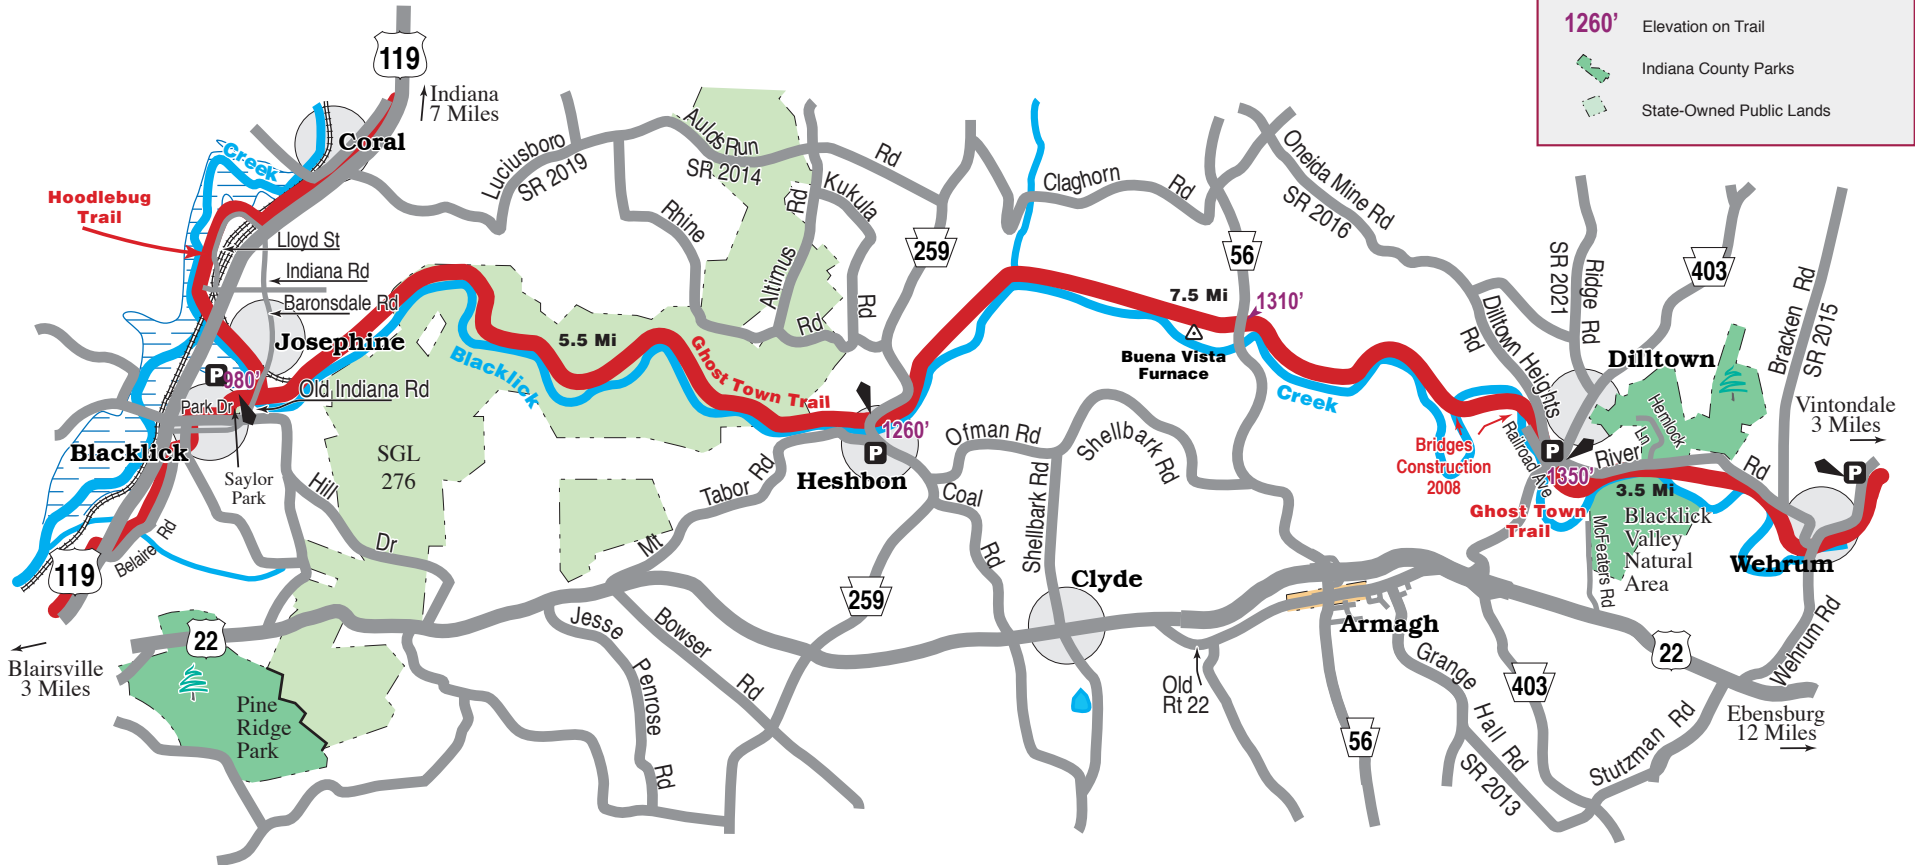

Ghost Town Trail Extension Blacklick to Dilltown

part of the
Indiana County
Regional Trail Network

- Active Hiking and/or Biking Trails
- Trails Planned or Under Construction
- Mileage Markers
- Parking
- Historic Sites
- Elevation on Trail
- Indiana County Parks
- State-Owned Public Lands

**Indiana
County
Parks & Trails**

www.indianacountyparks.org
724-463-8636
1128 Blue Spruce Road, Indiana, PA 15701

updated 4/28/08