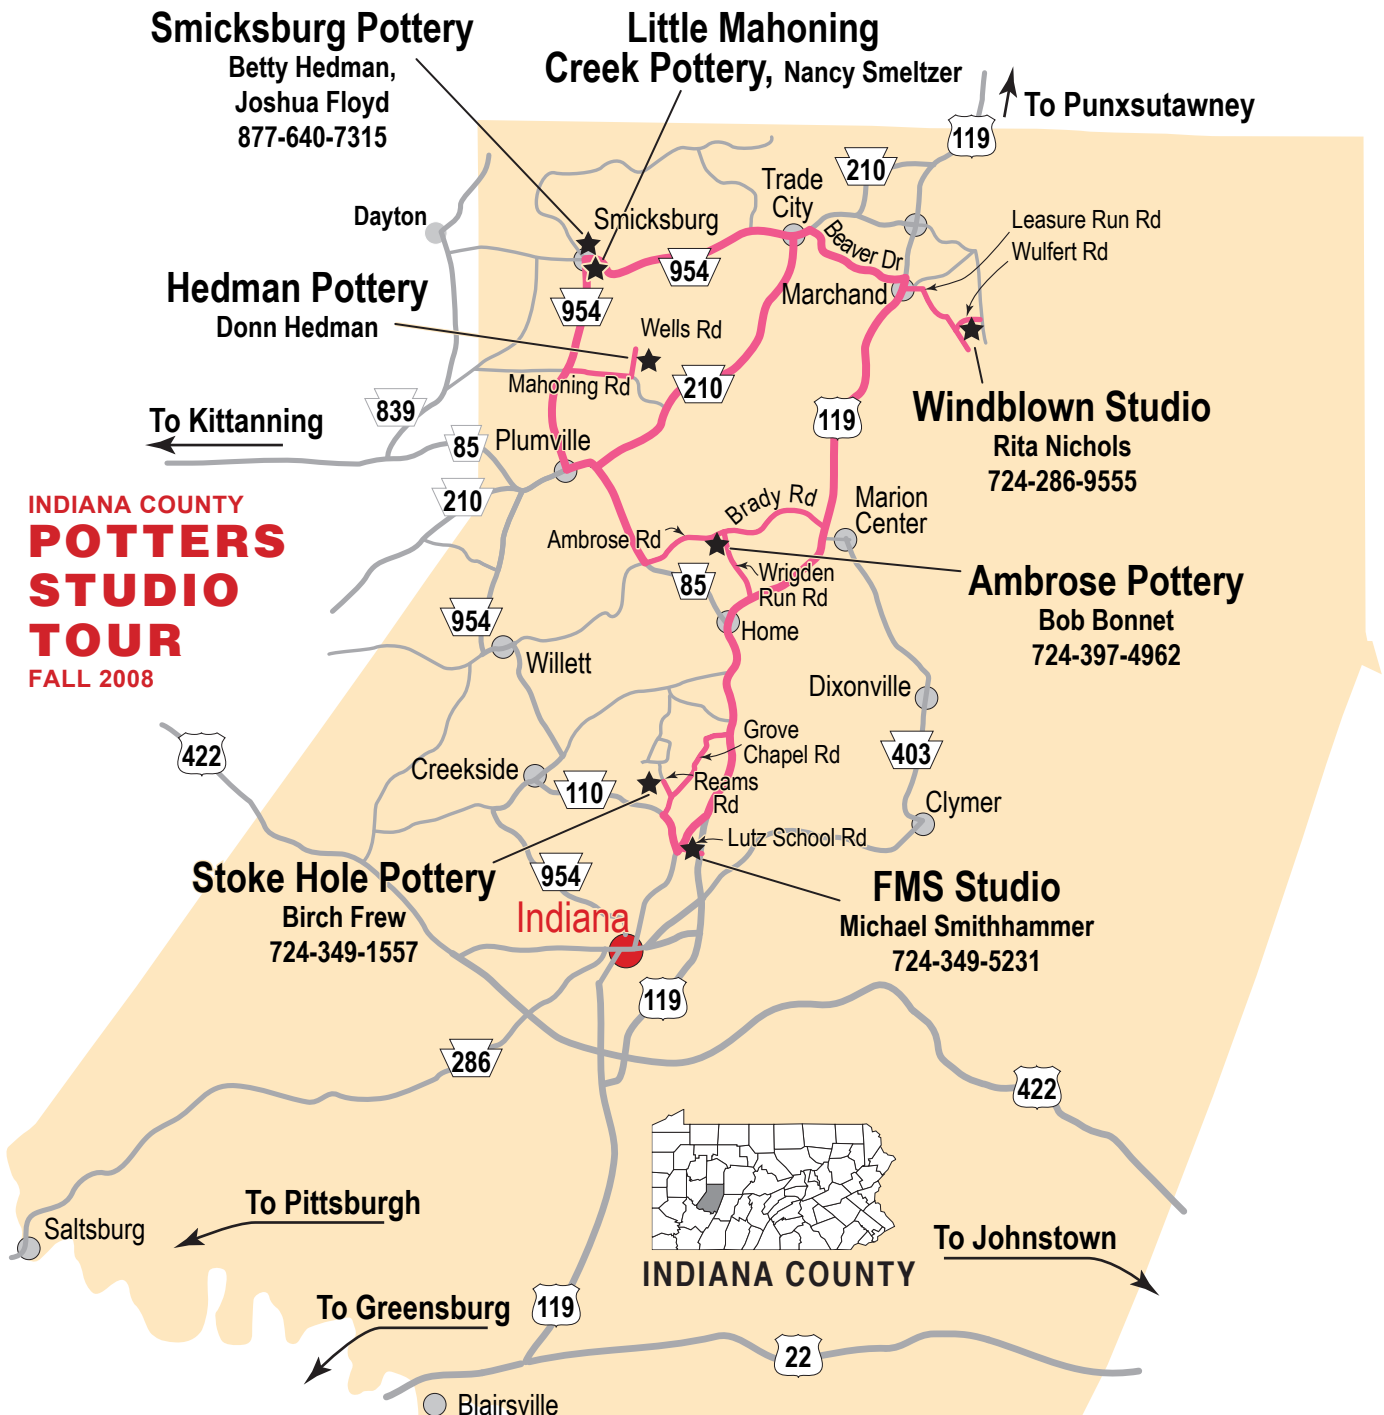

**INDIANA COUNTY
POTTERS
STUDIO
TOUR
FALL 2008**

Smicksburg Pottery
Betty Hedman,
Joshua Floyd
877-640-7315

**Little Mahoning
Creek Pottery, Nancy Smeltzer**

Hedman Pottery
Donn Hedman

Windblown Studio
Rita Nichols
724-286-9555

Ambrose Pottery
Bob Bonnet
724-397-4962

Stoke Hole Pottery
Birch Frew
724-349-1557

FMS Studio
Michael Smithhammer
724-349-5231

**October 20 & 21, 2008
Saturday & Sunday
10 am - 5 pm
www.potterstour.com
1-877-640-7315**